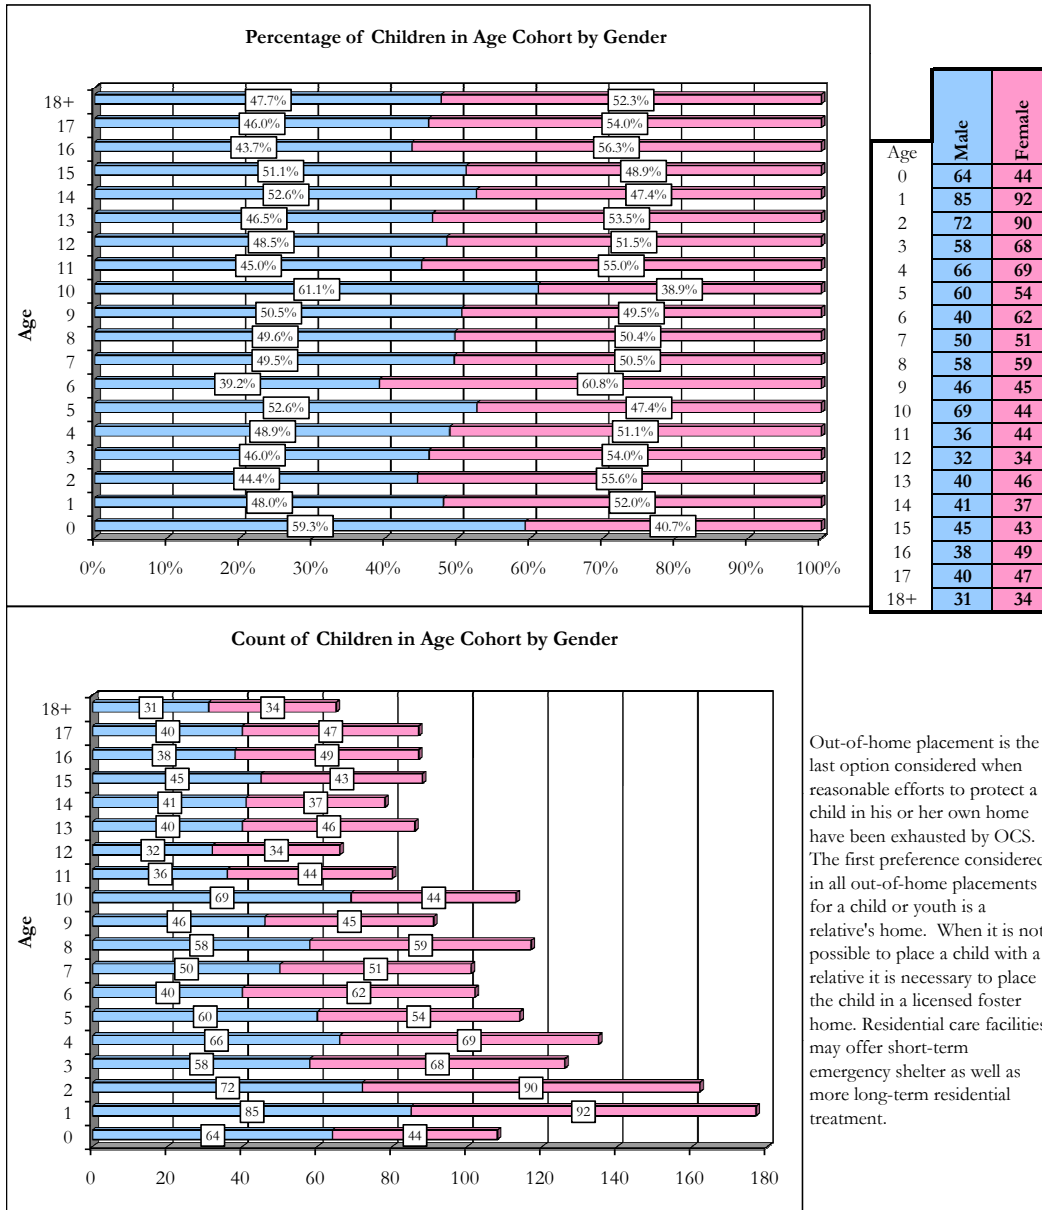

All Children in Alaska OCS Out-of-home placement for the month of June, 2009, by Gender and Age

All Children in Alaska OCS Out-of-home placement for the month of June, 2009. Age is the age of the child (in years) on June 30, 2009.