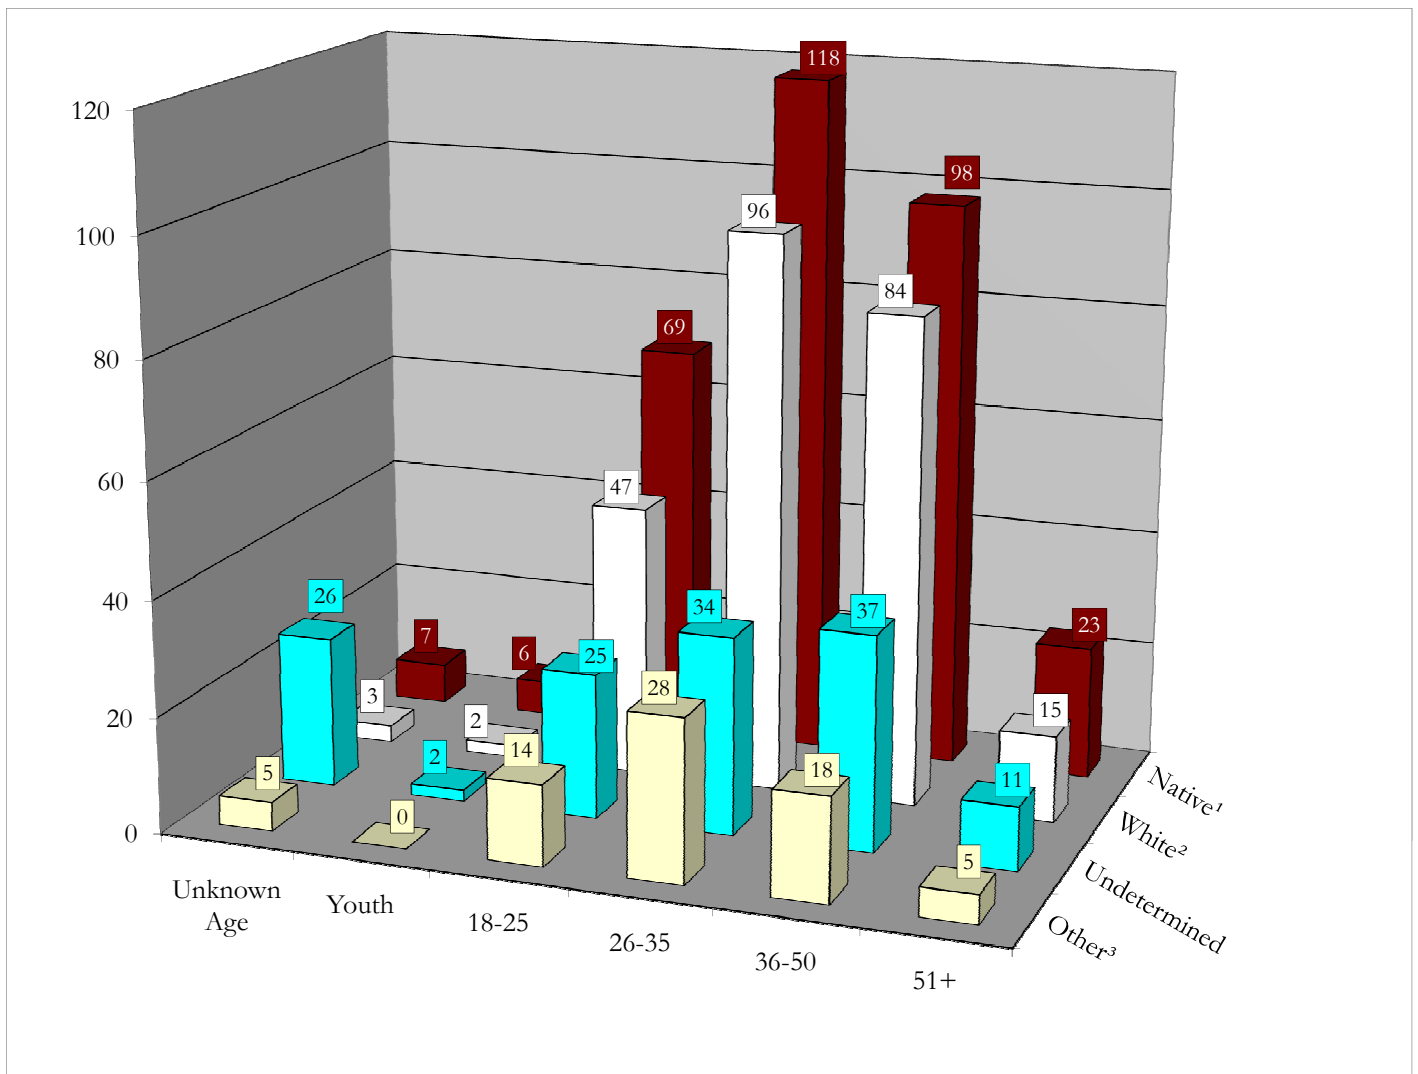

Alleged Perpetrators by Age and Race for PSRs screened in March, 2011.

Perpetrator Age Cohort	Native¹	White²	Other³	Undetermined	Total
Unknown Age	7	3	5	26	41
Youth	6	2	0	2	10
18-25	69	47	14	25	155
26-35	118	96	28	34	276
36-50	98	84	18	37	237
51+	23	15	5	11	54
Total	321	247	70	135	773

Age is at the time the alleged maltreatment was reported.

¹Native is any mention of Alaska Native or American Indian.

²White is White only, excluding all other races.

³Other includes any mention of Asian, Native Hawaiian/Pacific Islander, or Black/African American.