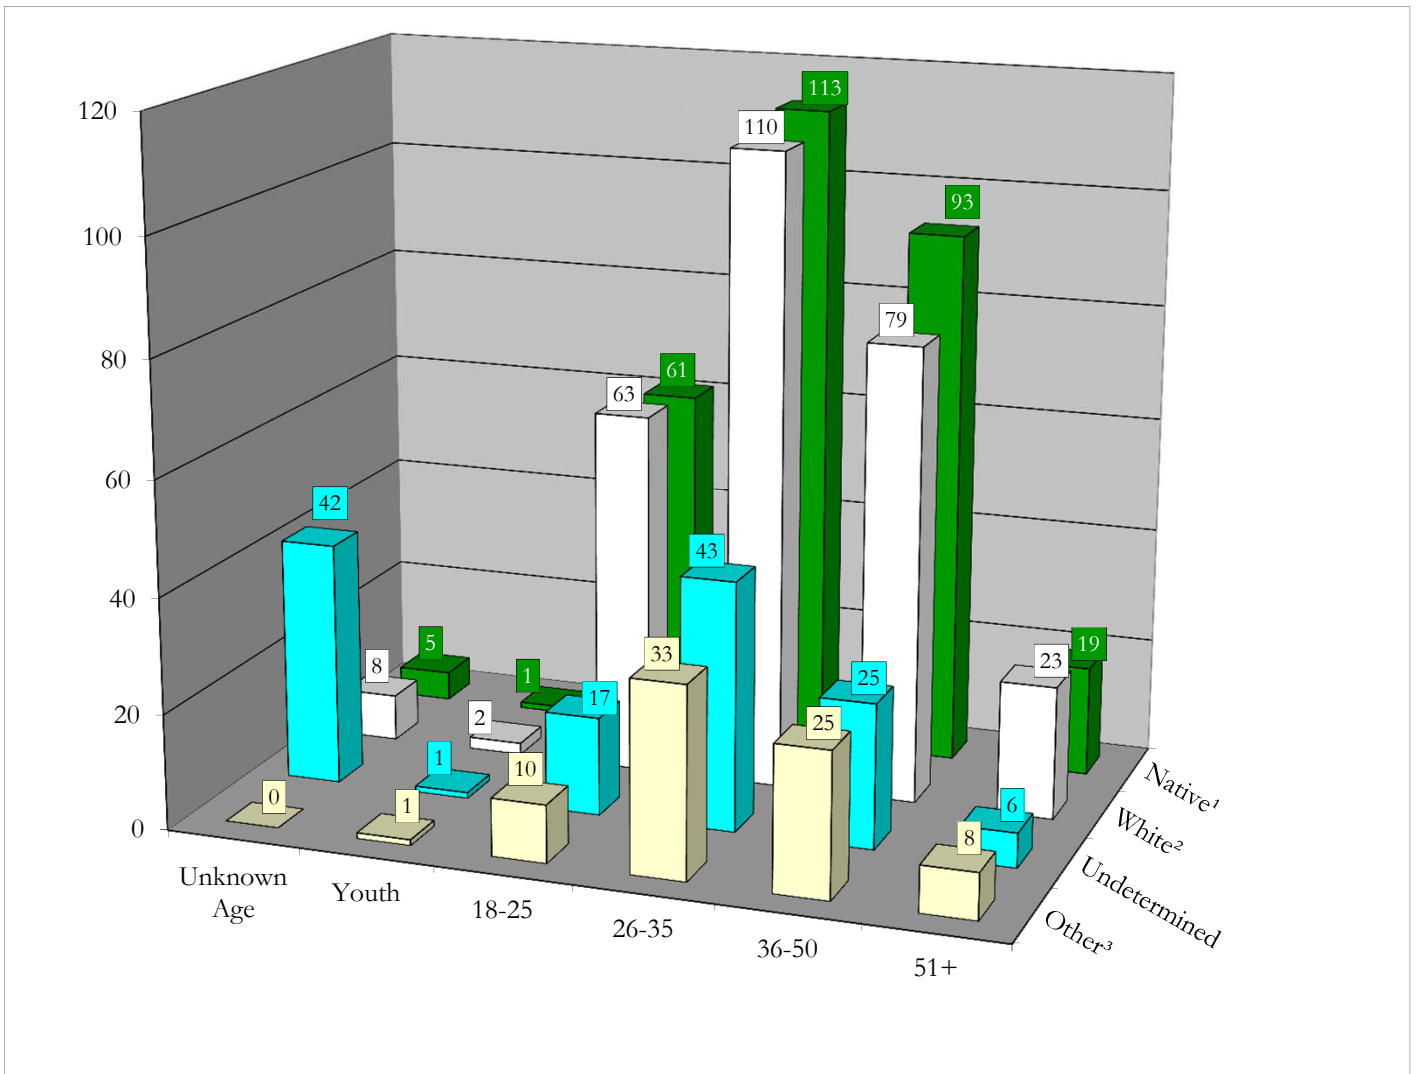

Alleged Perpetrators by Age and Race for PSRs screened in May, 2011.

Perpetrator Age Cohort	Native¹	White²	Other³	Undetermined	Total
Unknown Age	5	8	0	42	55
Youth	1	2	1	1	5
18-25	61	63	10	17	151
26-35	113	110	33	43	299
36-50	93	79	25	25	222
51+	19	23	8	6	56
Total	292	285	77	134	788

Age is at the time the alleged maltreatment was reported.

¹Native is any mention of Alaska Native or American Indian.

²White is White only, excluding all other races.

³Other includes any mention of Asian, Native Hawaiian/ Pacific Islander, or Black/ African American.